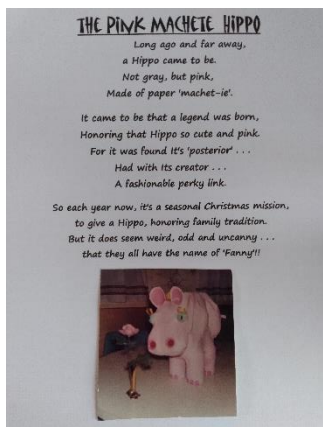

WASHU KAI'S SECOND ANNUAL VIRTUAL ART EXHIBITION

Washu Kai's second annual virtual art show continues on YouTube. [Washu Kai 2nd Virtual Art Show - YouTube](#)

FRIENDS OF TAKASUMI-E 19th ANNUAL ART EXHIBITION (virtual)

The Exhibition continues live on YouTube. Here is the link (the link is also available on the Friends of Taka Sumi-e website): <https://youtu.be/3BjGMiyWiDk>

“JOB” OPPORTUNITY

Edna's neighbor, a home railroad enthusiast, is looking for an artist to paint a mural on one wall of his railroad room in his home. If you are interested in this project, please contact Edna at ednaharper@me.com or 619.296.0471.